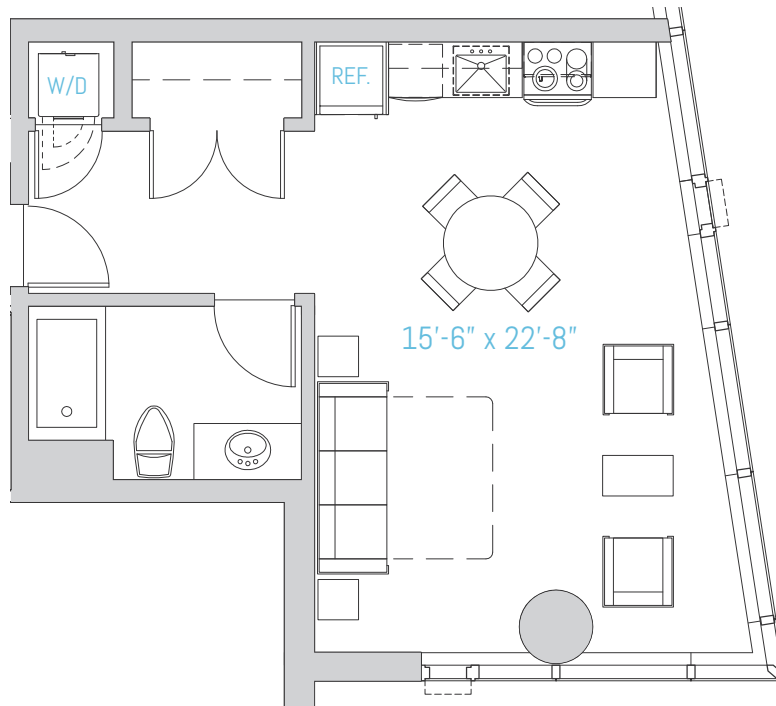

UNIT W

BEDS STUDIO
BATHS 1
SQ FT 569

DATE AVAILABLE:
RENT:

FLOORS